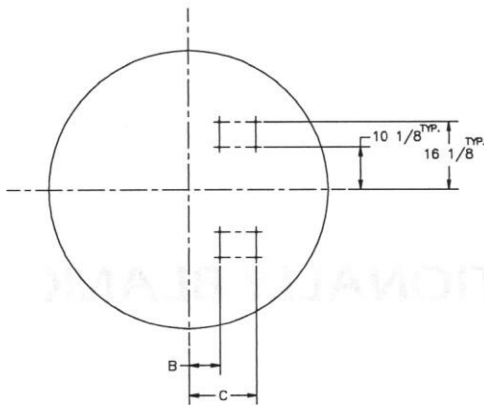

## DUPLEX 3" H3H/H3HX

MIN. SUMP DIA.	MIN. VALVE BOX DIA.	PIPING SIZE	A	B	C
5' - 6"	4' - 0"	3" CONC.	11-1/2"	7-5/16"	15-15/16"
5' - 6"	4' - 6"	4" ECC.	11-1/2"	7-5/16"	15-15/16"
6' - 0"	5' - 6"	6" ECC.	11-1/2"	7-5/16"	15-15/16"

FOR PUMP MODEL	H3H		
	H3HX		

STUD LOCATIONS

PLAN VIEW  
BASIN & VALVE BOX  
SHOWN w/4" PIPING & VALVES

ALL DIMENSIONS IN INCHES

NOTE: CASTING DIMENSIONS MAY VARY  $\pm 1/8"$