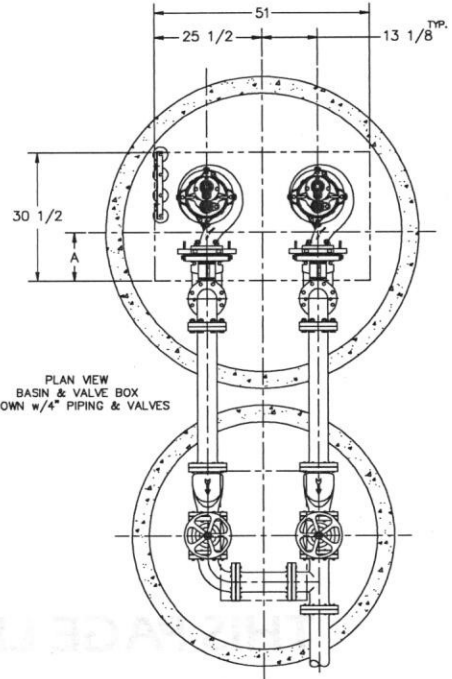

## DUPLEX 3" H3H/H3HX

MIN. SUMP DIA.	MIN. VALVE BOX DIA.	PIPING SIZE	A	B	C
5' - 6"	4' - 0"	3" CONC.	11-1/2"	7-5/16"	15-15/16"
5' - 6"	4' - 6"	4" ECC.	11-1/2"	7-5/16"	15-15/16"
6' - 0"	5' - 6"	6" ECC.	11-1/2"	7-5/16"	15-15/16"

FOR PUMP MODEL	H3H		
	H3HX		

STUD LOCATIONS

PLAN VIEW  
BASIN & VALVE BOX  
SHOWN w/4" PIPING & VALVES

ALL DIMENSIONS IN INCHES

NOTE: CASTING DIMENSIONS MAY VARY  $\pm 1/8"$