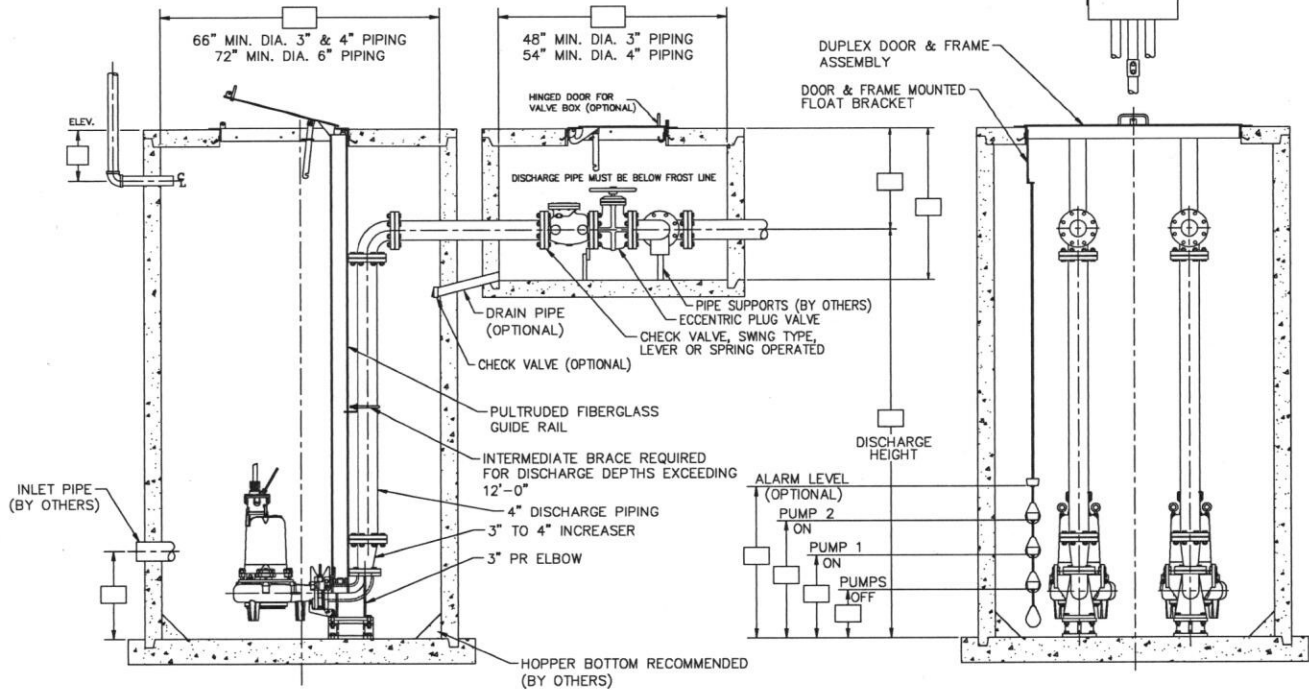

## DUPLEX 3" H3H/H3HX

MIN. SUMP DIA.	MIN. VALVE BOX DIA.	PIPING SIZE	A	B	C
5' - 6"	4' - 0"	3" CONC.	11-1/2"	7-5/16"	15-15/16"
5' - 6"	4' - 6"	4" ECC.	11-1/2"	7-5/16"	15-15/16"
6' - 0"	5' - 6"	6" ECC.	11-1/2"	7-5/16"	15-15/16"

FOR PUMP MODEL	H3H		
	H3HX		

STUD LOCATIONS

PLAN VIEW  
BASIN & VALVE BOX  
SHOWN w/4" PIPING & VALVES

ALL DIMENSIONS IN INCHES

NOTE: CASTING DIMENSIONS MAY VARY  $\pm 1/8"$