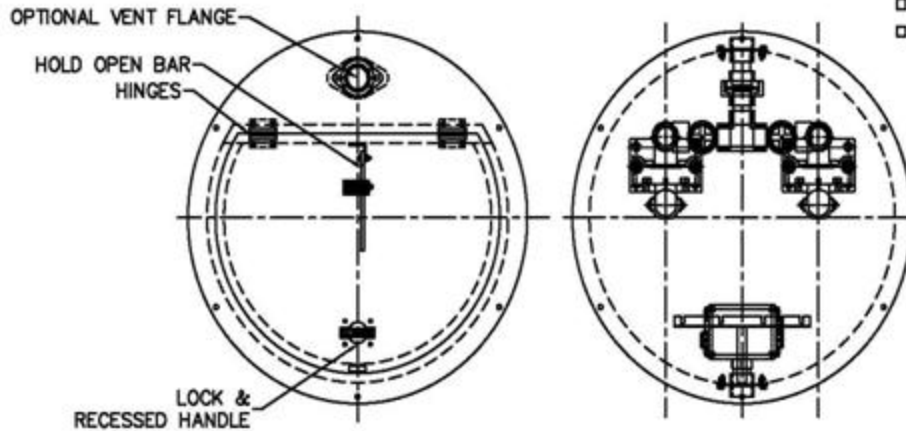

NOTES:

- 1) BASIN LENGTHS AND DEPTHS ARE INSIDE DIMENSIONS
- 2) BASIN COLOR IS GREEN
- 3) ALL DIMENSIONS ARE +/- 1/8"

PUMP INFORMATION:

- TYPE:
 SUMP
 GRINDER
 NON-CLOG
 MODEL:

DISCHARGE PIPE

- 304 STAINLESS STEEL
- SCH40 GALVANIZED
- SCH 80 PVC

GUIDE RAILS:

- 304 STAINLESS STEEL
- GALVANIZED

COVER SPECIFICATIONS:

- STEEL HINGED DOOR
- ALUMINUM HINGED DOOR
- FRP HINGED DOOR
- SOLID FIBERGLASS
- 24" CO-POLYMER

FOR SUBMITTAL USE ONLY. NOT A PRODUCTION DRAWING