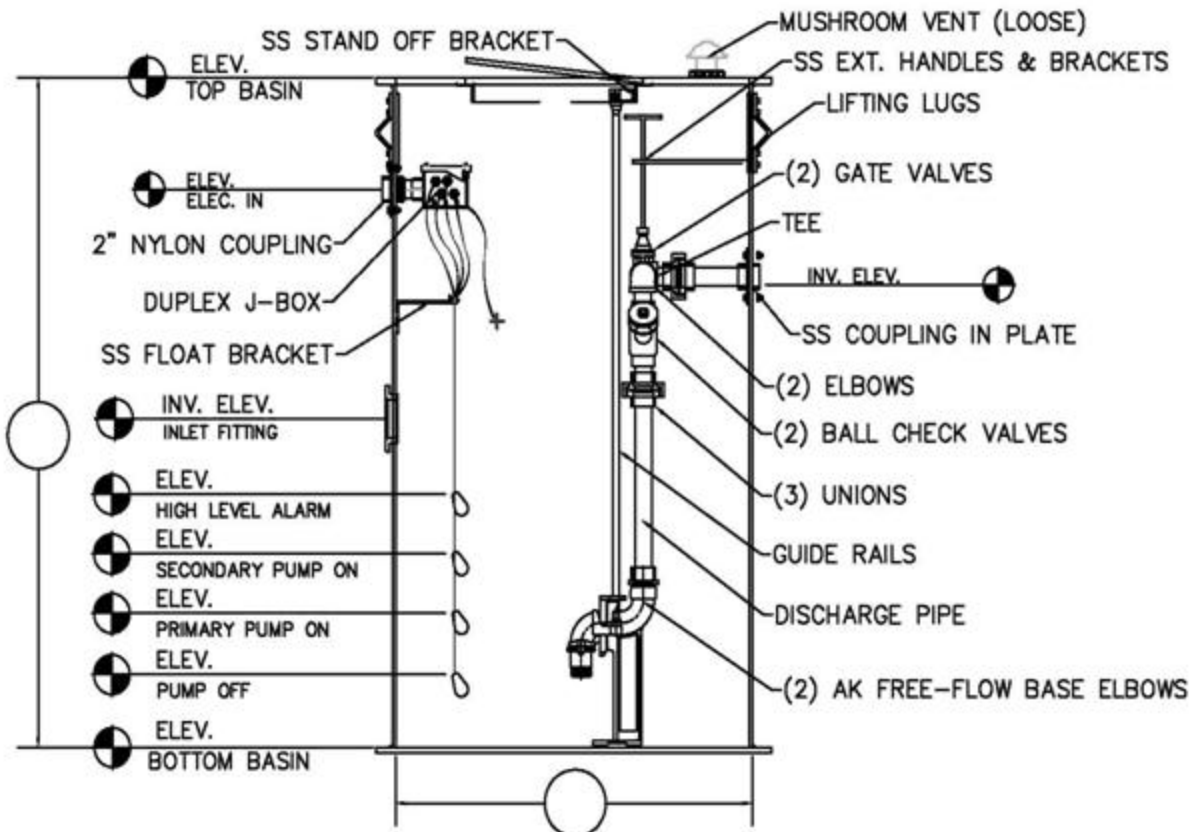

NOTES:

- 1) BASIN LENGTHS AND DEPTHS ARE INSIDE DIMENSIONS
- 2) BASIN COLOR IS GREEN
- 3) ALL DIMENSIONS ARE +/- 1/8"

PUMP INFORMATION:

- TYPE:
 SUMP
 GRINDER
 NON-CLOG
 MODEL:

DISCHARGE PIPE

- 304 STAINLESS STEEL
- SCH40 GALVANIZED
- SCH 80 PVC

GUIDE RAILS:

- 304 STAINLESS STEEL
- GALVANIZED

COVER SPECIFICATIONS:

- STEEL HINGED DOOR
- ALUMINUM HINGED DOOR
- FRP HINGED DOOR
- SOLID FIBERGLASS
- 24" CO-POLYMER

FOR SUBMITTAL USE ONLY. NOT A PRODUCTION DRAWING